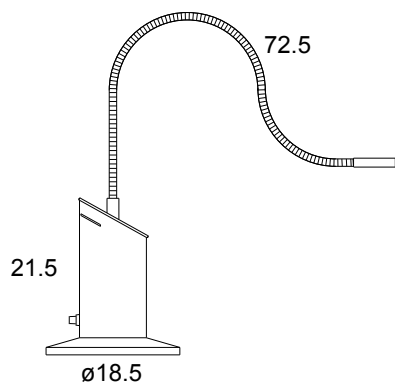

Zed

Tommaso Cimini, 1987

Light fitting of metal, for the bedside, with a fiber optic adjustable arm for reading and a flip-up cap for additional diffused light. The light beam coming out from the adjustable arm can be regulated.

TECHNICAL DATAS	Product Name (code)	Zed (91)
	Certificates	CE
	Norms	EN 60-598-1 (CEI 34-21)
	Light sources	MAX 20W HAL - G4 (included)
	Available	230V (Europe) - 240V (UK) <i>(fittings come with appropriate transformer and plug)</i>
	Insulation Class	II
	Protection Class	IP20
	Packaging	0,017m³ - 2,86Kg

COLOURS		
	Black Soft-touch	Brushed Nickel

FAMILY		
	Zed	Zed Parete

Zed Parete

Tommaso Cimini, 1994

Wall lamp of metal with a fiber optic adjustable arm for reading and a flip-up cap for additional diffused light. The light beam coming out from the adjustable arm can be regulated.

TECHNICAL DATAS	Product Name (code)	Zed Parete (89)
	Certificates	CE
	Norms	EN 60-598-1 (CEI 34-21)
	Light sources	MAX 20W HAL - G4 (included)
	Available	230V (Europe) - 240V (UK) <i>(fittings come with appropriate transformer)</i>
	Insulation Class	I
	Protection Class	IP20
	Packaging	0,008m³ - 1,56Kg