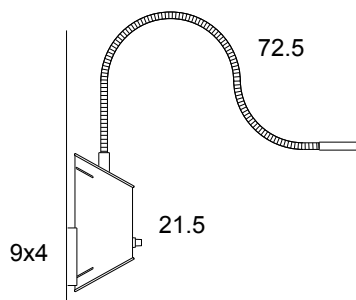

TECHNICAL DATAS	Product Name (code)	Zed (91)
	Certificates	CE
	Norms	EN 60-598-1 (CEI 34-21)
	Light sources	MAX 20W HAL - G4 (included)
	Available	230V (Europe) - 240V (UK) <i>(fittings come with appropriate transformer and plug)</i>
	Insulation Class	II
	Protection Class	IP20
	Packaging	0,017m³ - 2,86Kg

TECHNICAL DATAS	Product Name (code)	Zed Parete (89)
	Certificates	CE
	Norms	EN 60-598-1 (CEI 34-21)
	Light sources	MAX 20W HAL - G4 (included)
	Available	230V (Europe) - 240V (UK) <i>(fittings come with appropriate transformer)</i>
	Insulation Class	I
	Protection Class	IP20
	Packaging	0,008m³ - 1,56Kg