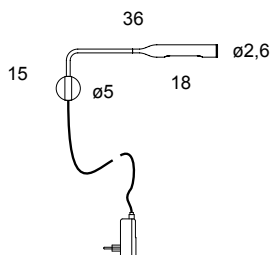

# Flo Wall

Foster+Partners, 2013

LED wall lamp, in varnish coated aluminium and steel.  
Head rotates by 300°, arm pivots by 90°+ 90°.  
3W-LED which you can switch on with one click for full  
light intensity, with two clicks for half light intensity.  
The maximum energy absorption is 5W.

<b>TECHNICAL DATAS</b>	Product Name (code)	<b>Flo Wall (975)</b>
	Certificates	
	Norms	<b>EN 60-598-1 (CEI 34-21)</b>
	Light sources	<b>1 x 3W-LED [3000K • 250 lm]</b>
	Available	<b>230V (Europe) - 120V (USA - Japan) - 240V (UK)</b> <i>(fittings come with appropriate plug feeder)</i>
	Insulation Class	<b>III</b>
	Protection Class	<b>IP20</b>
	Packaging	<b>0,012m<sup>3</sup> - 1,15Kg</b>

# Flo Wall M

Foster + Partners, 2013

LED wall lamp, in varnish coated aluminium and steel.  
Head rotates by 300°, arm pivots by 90°+ 90°.  
3W-LED which you can switch on with one click for full light intensity, with two clicks for half light intensity.  
The maximum energy absorption is 5W.  
Without feeder.

<b>TECHNICAL DATAS</b>	Product Name (code)	<b>Flo Wall M (976)</b>
	Certificates	
	Norms	<b>EN 60-598-1 (CEI 34-21)</b>
	Light sources	<b>1 x 3W-LED [3000K • 250 lm]</b>
	Available	<b>230V (Europe) - 120V (USA - Japan) - 240V (UK)</b> <i>24VDC feeded light source: AC/DC converter (not included) is required</i>
	Insulation Class	<b>III</b>
	Protection Class	<b>IP20</b>
	Packaging	<b>0,012m<sup>3</sup> - 1,1Kg</b>