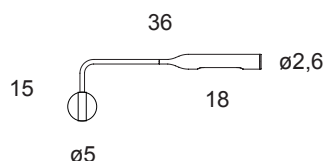

# Flo Wall

Foster+Partners, 2013

LED wall lamp, in varnish coated aluminium and steel.  
Head rotates by 300°, arm pivots by 90°+ 90°.  
3W-LED which you can switch on with one click for full  
light intensity, with two clicks for half light intensity.  
The maximum energy absorption is 5W.

<b>TECHNICAL DATAS</b>	Product Name (code)	<b>Flo Wall (975)</b>
	Certificates	
	Norms	<b>EN 60-598-1 (CEI 34-21)</b>
	Light sources	<b>1 x 3W-LED [3000K • 250 lm]</b>
	Available	<b>230V (Europe) - 120V (USA - Japan) - 240V (UK)</b> <i>(fittings come with appropriate plug feeder)</i>
	Insulation Class	<b>III</b>
	Protection Class	<b>IP20</b>
	Packaging	<b>0,012m<sup>3</sup> - 1,15Kg</b>

# Flo Wall M

Foster + Partners, 2013

LED wall lamp, in varnish coated aluminium and steel.  
Head rotates by 300°, arm pivots by 90°+ 90°.  
3W-LED which you can switch on with one click for full light intensity, with two clicks for half light intensity.  
The maximum energy absorption is 5W.  
Without feeder.