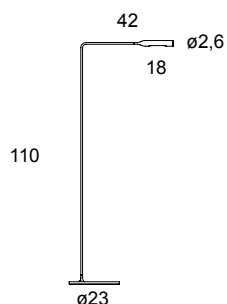

# Flo Floor

Foster + Partners, 2011

LED lights for floor, in varnish coated aluminium and steel. Its head rotates by 300° for direct lighting, the arm pivots on the base by 120°.

6W-LED which you can switch on with one click for full light intensity, with two clicks for half light intensity.

The maximum energy absorption is 8W.

<b>TECHNICAL DATAS</b>	Product Name (code)	<b>Flo Floor (cod. 945)</b>
	Certificates	
	Norms	<b>EN 60-598-1 (CEI 34-21)</b>
	Light sources	<b>1 x 6W-LED [3000K • 475lm]</b>
	Available	<b>230V (Europe) - 120V (USA - Japan) - 240V (UK)</b> <i>(fittings come with appropriate plug feeder)</i>
	Insulation Class	<b>III</b>
	Protection Class	<b>IP20</b>
	Packaging	<b>0,053m<sup>3</sup> - 4,8Kg</b>