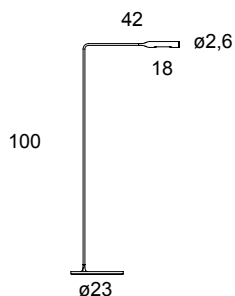

Flo Lounge

Foster + Partners, 2012

LED light for floor, in varnish coated aluminium and steel. Its head rotates by 300° for direct lighting, the arm pivots on the base by 120°.

3W-LED which you can switch on with one click for full light intensity, with two clicks for half light intensity.

The maximum energy absorption is 5W.

TECHNICAL DATAS	Product Name (code)	Flo Lounge (cod. 971)
	Certificates	
	Norms	EN 60-598-1 (CEI 34-21)
	Light sources	1 x 3W-LED [3000K • 250lm]
	Available	230V (Europe) - 120V (USA - Japan) - 240V (UK) <i>(fittings come with appropriate plug)</i>
	Insulation Class	III
	Protection Class	IP20
	Packaging	0,053m³ - 4,8Kg

COLOURS										
	Black Soft-touch	Matt White	Matt Red	Matt Yellow	Matt Orange	Matt Cyan	Matt Green	Metallic Bronze	Gunmetal	Brushed Nickel

FAMILY				
	Flo Bedside	Flo Desk	Flo Lounge	Flo Floor
	Flo Wall	Flo Grommet	Flo Clamp