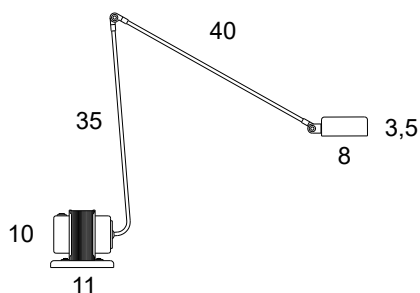

TECHNICAL DATAS	Product Name (code)	Daphne Classic (01C)
	Certificates	CE
	Norms	EN 60-598-1 (CEI 34-21)
	Light sources	MAX 50W 12V - GY6.35 (35W energy saver included)
	Available	230V (Europe) - 240V (UK) <i>(fittings come with appropriate transformer and plug)</i>
	Insulation Class	II
	Protection Class	IP20
	Packaging	0,016m³ - 3,3Kg

Daphne Dimmer

Tommaso Cimini, 1980

Table lamp made of metal, with adjustable arm and 360° rotating head; black painted cast-iron base, electronic transformer controlled by a dimmer.

TECHNICAL DATAS	Product Name (code)	Daphne Dimmer (03)
	Certificates	CE
	Norms	EN 60-598-1 (CEI 34-21)
	Light sources	MAX 50W 12V - GY6.35 (35W energy saver included)
	Available	230V (Europe) - 240V (UK) <i>(fittings come with appropriate transformer and plug)</i>
	Insulation Class	II
	Protection Class	IP20
	Packaging	0,016m³ - 3,26Kg