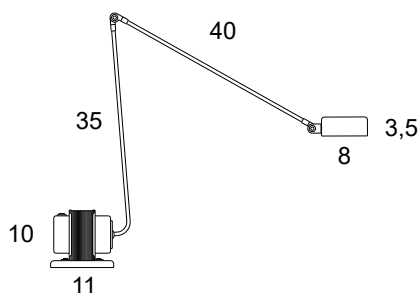

Daphne Classic

Tommaso Cimini, 1975

Table standing lamp of metal with an articulated arm and a diffuser pivoting on 360°. The base of cast iron always comes black varnished. Lamellar transformer. Two light intensities.

TECHNICAL DATAS	Product Name (code)	Daphne Classic (01C)
	Certificates	CE
	Norms	EN 60-598-1 (CEI 34-21)
	Light sources	MAX 50W 12V - GY6.35 (35W energy saver included)
	Available	230V (Europe) - 240V (UK) <i>(fittings come with appropriate transformer and plug)</i>
	Insulation Class	II
	Protection Class	IP20
	Packaging	0,016m³ - 3,3Kg

Daphne Dimmer

Tommaso Cimini, 1980

Table lamp made of metal, with adjustable arm and 360° rotating head; black painted cast-iron base, electronic transformer controlled by a dimmer.

TECHNICAL DATAS	Product Name (code)	Daphne Dimmer (03)
	Certificates	CE
	Norms	EN 60-598-1 (CEI 34-21)
	Light sources	MAX 50W 12V - GY6.35 (35W energy saver included)
	Available	230V (Europe) - 240V (UK) <i>(fittings come with appropriate transformer and plug)</i>
	Insulation Class	II
	Protection Class	IP20
	Packaging	0,016m³ - 3,26Kg

Daphine LED

Tommaso Cimini - Ettore Cimini, 2013

Table standing lamp of metal with an articulated pivoting arm, the head can rotate 360°. The light source is a 8W-LED controlled by a switch which can be set in ways: on/half light/off or dimmer.