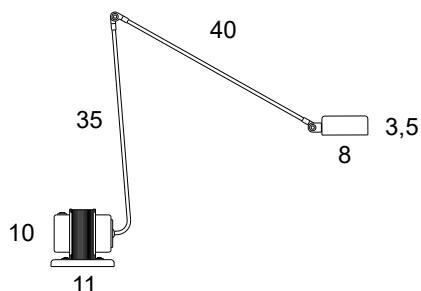

Daphine LED

Tommaso Cimini - Ettore Cimini, 2013

Table standing lamp of metal with an articulated pivoting arm, the head can rotate 360°. The light source is a 8W-LED controlled by a switch which can be set in ways: on/half light/off or dimmer.

The maximum energy absorption is 11W.

TECHNICAL DATAS	Product Name (code)	Daphine LED (01L)
	Certificates	
	Norms	EN 60-598-1 (CEI 34-21)
	Light sources	1 x 8W-LED [3000K • 840lm]
	Available	230V (Europe) - 120V (USA - Japan) - 240V (UK) <i>(fittings come with appropriate plug feeder)</i>
	Insulation Class	III
	Protection Class	IP20
	Packaging	0,016m³ - 3,42Kg

COLOURS									
	Black Soft-touch	Matt White	Matt Red	Matt Yellow	Matt Orange	Matt Cyan	Matt Green	Metallic Bronze	Brushed Nickel

FAMILY				
	Daphine Classic	Daphine Dimmer	Daphine LED	Daphine Parete Daphine Parete LED
	Daphine Terra Classic	Daphine Terra Dimmer	Daphine Terra LED	Daphinette Daphinette LED