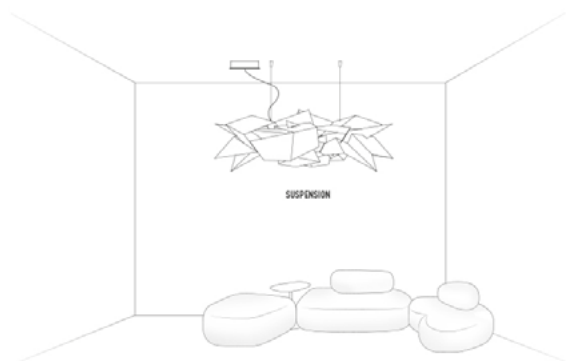

CORDOBA

designed by Daniel Libeskind

Compendium page 68

PRODUCT	SIZE	COLOUR	CODE
<p>SUSPENSION</p> <p>LED: 130W - 220 Vac/24 Vdc 15.000 Lumen - 2700 Kelvin (warm white) - CRI > 90</p> <p>Dimmable with: PWM, 0-10 or Potentiometer</p> <p>Made of: Cristalflex®</p> <p>Weight: net Kg 5,5 - gross Kg 8</p> <p>Package: 110 x 85 x h.50 cm</p> <p>CE IP 20  </p>	 <p>h1: maximum cable length</p>	<input type="checkbox"/> WHITE	CRD95SOS0000W_000

CORDOBA ENTIRE COLLECTION

ENERGY CLASS

 This luminaire contains built-in LED lamps.

The lamp cannot be changed in the luminaire.

SLAMP: CORDOBA

874/2012

A++

A+