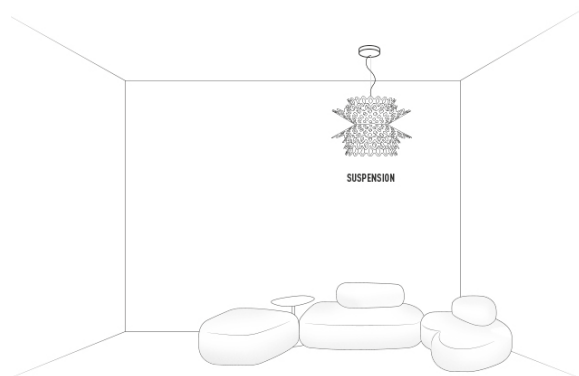

CHARLOTTE FLOOR by Doriana and Massimiliano Fuksas

Compendium page 40

PRODUCT	SIZE	COLOUR	CODE
FLOOR LED: 26W - 220V - 2.600 Lumen - 2700 Kelvin Triac Dimmable (Trailing Edge min. 20W) CRI > 90 Made of: Cristalflex® / Lentiflex® Stainless Steel Base Weight: net Kg 6,0 - gross Kg 11,20 Package: A: 35 x 38 x h. 188 cm B: 47,5 x 47,5 x h. 7 cm CE IP 20		☐ WHITE	CHR88PST0000W_000

DESERT ROSE by Doriana and Massimiliano Fuksas

Compendium page 114

PRODUCT	SIZE	COLOUR	CODE
SUSPENSION LED: 35W - 220V - 3.500 Lumen 2700 Kelvin (warm white) - CRI 90 Triac Dimmable (Trailing Edge min. 20W) Made of: Cristlaflex® or Goldflex® and Lentiflex® Weight: net Kg 2,2 - gross Kg 6 Package: 80 x 80 x h25cm CE IP 20	<i>h1</i>: maximum cable length	☐ WHITE ☒ GOLD	DES88SOS0000W_000 DES88SOS00000_000

DESERT ROSE ENTIRE COLLECTION

ENERGY CLASS

This luminaire contains built-in LED lamps. } LED

The lamp cannot be changed in the luminaire.

SLAMP: CHARLOTTE FLOOR 874/2012

This luminaire contains built-in LED lamps. } LED

The lamp can be changed in the luminaire.

SLAMP: DESERT ROSE 874/2012