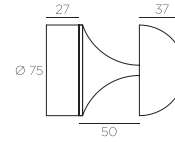

Material

aluminium

Materiaal

aluminium

Matériau

aluminium

Finish

black - chrome - gold - grey - ivory - white
lens : PMMA

Afwerking

zwart - chroom - goud - grijs - ivoor - wit
lens : PMMA

Finition

noir - chrome - or - gris - ivoire - blanc
lentille : PMMA

Lightsource

4 x power LED (included) 1.2W
cold white : 6000K - 440lm - CRI >75
warm white : 2850K - 360lm - CRI >93

Lichtbron

4 x power LED (inclusief) 1.2W
koud wit : 6000K - 440lm - CRI >75
warm wit : 2850K - 360lm - CRI >93

Source lumineuse

4 x power LED (inclus) 1.2W
blanc froid : 6000K - 440lm - CRI >75
blanc chaud : 2850K - 360lm - CRI >93

Connection

230V - driver included (in base)

Aansluiting

230V - voeding inclusief (in basis)

Connexion

230V - convertisseur inclus (dans la base)

Specifications

indoor
wall or ceiling mounting
class I
IP40

Specificaties

binnen
wand- of plafondmontage
klasse I
IP40

Spécifications

intérieur
applique ou plafonnier
classe I
IP40