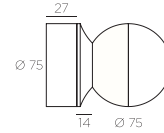

Material

aluminium - PMMA

Materiaal

aluminium - PMMA

Matériau

aluminium - PMMA

Finish

black - chrome - gold - grey - ivory - white
PMMA : transparent
lens : PMMA

Afwerking

zwart - chroom - goud - grijs - ivoor - wit
PMMA : transparent
lens : PMMA

Finition

noir - chrome - or - gris - ivoire - blanc
PMMA : transparent
lentille : PMMA

Lightsource

4 x power LED (included) 1.2W
cold white : 6000K - 440lm - CRI >75
warm white : 2850K - 360lm - CRI >93

Lichtbron

4 x power LED (inclusief) 1.2W
koud wit : 6000K - 440lm - CRI >75
warm wit : 2850K - 360lm - CRI >93

Source lumineuse

4 x power LED (inclus) 1.2W
blanc froid : 6000K - 440lm - CRI >75
blanc chaud : 2850K - 360lm - CRI >93

Connection

230V - driver included (in base)

Aansluiting

230V - voeding inclusief (in basis)

Connexion

230V - convertisseur inclus (dans la base)

Specifications

indoor
wall or ceiling mounting
class I
IP40

Specificaties

binnen
wand- of plafondmontage
klasse I
IP40

Spécifications

intérieur
applique ou plafonnier
classe I
IP40