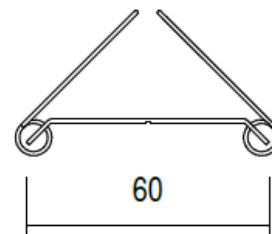

ML053
Spring for Aura
Round/Square M, L