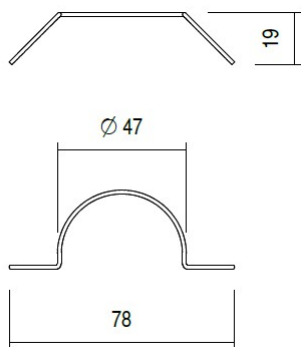

ML053
Spring for Aura Round S