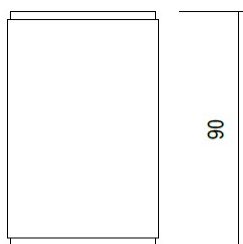

CAE53
Housing Box for Aura Round S