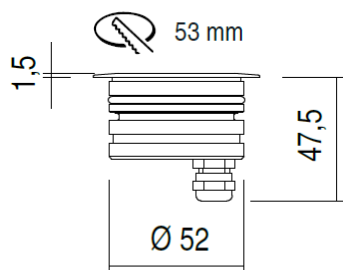

DIMENSIONI – Dimensions

AURA ROUND S