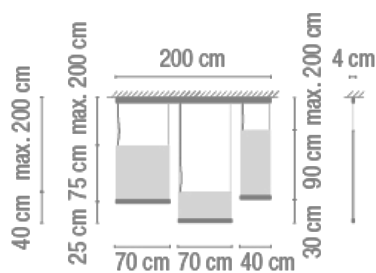

Surface

Description

Diffuser

Polycarbonate diffuser

Finish

7290-18.

7290-93.

Sketch

Electrical characteristics

4 x LED STRIP 6,3W 700mA

AND

6 x LED STRIP 8,4W 700mA

Total 75.6 W

Physical characteristics

1 Box / 2.11 x 0.18 x 0.39 m. / Vol. 0.1444 m³ /

Gross weight 12.5 kg. / Net weight 9.3 kg.