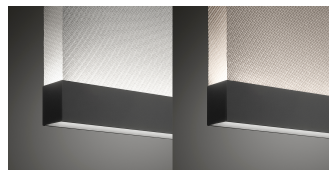

CURTAIN

Design by Arik Levy.

VIBIA
LIGHT IS CREATION

Reference

7290.

Application

Hanging lamps

Installation type

Surface

Description

Diffuser

Polycarbonate diffuser

Finish

7290-18.

7290-93.

Sketch

Electrical characteristics

4 x LED STRIP 6,3W 700mA

AND

6 x LED STRIP 8,4W 700mA

Total 75.6 W

Physical characteristics

1 Box / 2.11 x 0.18 x 0.39 m. / Vol. 0.1444 m³ /

Gross weight 12.5 kg. / Net weight 9.3 kg.

Installation and assembly

Please, see the installation manual

Light distribution

Indirect lighting

Lamp that emits an upward or backward beam that is reflected by the ceiling or wall.

Photometric data

Certificates