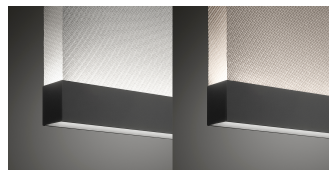

CURTAIN

Design by Arik Levy.

VIBIA
LIGHT IS CREATION

Reference

7261.

Application

Hanging lamps

Installation type

Surface

Description

Diffuser

Polycarbonate diffuser

Finish

7261-18.

7261-93.

Sketch

Electrical characteristics

4 x LED STRIP 6,3W 700mA

AND

4 x LED STRIP 8,4W 700mA

Total 58.8 W

Physical characteristics

1 Box / 1.61 x 0.18 x 0.39 m. / Vol. 0.1102 m³ /

Gross weight 9.7 kg. / Net weight 7.2 kg.

Installation and assembly

Please, see the installation manual

Light distribution

Indirect lighting

Lamp that emits an upward or backward beam that is reflected by the ceiling or wall.

Photometric data

Certificates