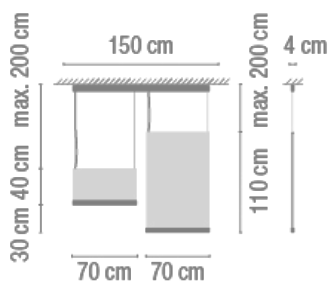

Surface

Description

Diffuser

Polycarbonate diffuser

Finish

7261-18.

7261-93.

Sketch

Electrical characteristics

4 x LED STRIP 6,3W 700mA

AND

4 x LED STRIP 8,4W 700mA

Total 58.8 W

Physical characteristics

1 Box / 1.61 x 0.18 x 0.39 m. / Vol. 0.1102 m³ /

Gross weight 9.7 kg. / Net weight 7.2 kg.