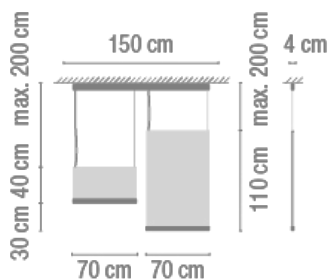

Surface

Description

Diffuser

Polycarbonate diffuser

Finish

7260-18.

7260-93.

Sketch

Electrical characteristics

4 x LED STRIP 6,3W 700mA

AND

4 x LED STRIP 8,4W 700mA

Total 58.8 W

Physical characteristics

1 Box / 1.61 x 0.18 x 0.39 m. / Vol. 0.1102 m³ /

Gross weight 9.7 kg. / Net weight 7.2 kg.