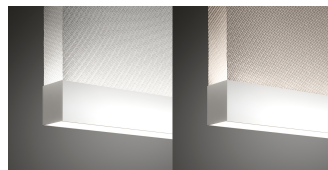

CURTAIN

Design by Arik Levy.

VIBIA
LIGHT IS CREATION

Reference

7260.

Application

Hanging lamps

Installation type

Surface

Description

Diffuser

Polycarbonate diffuser

Finish

7260-18.

7260-93.

Sketch

Electrical characteristics

4 x LED STRIP 6,3W 700mA

AND

4 x LED STRIP 8,4W 700mA

Total 58.8 W

Physical characteristics

1 Box / 1.61 x 0.18 x 0.39 m. / Vol. 0.1102 m³ /

Gross weight 9.7 kg. / Net weight 7.2 kg.

Installation and assembly

Please, see the installation manual

Light distribution

Indirect lighting

Lamp that emits an upward or backward beam that is reflected by the ceiling or wall.

Photometric data

Certificates