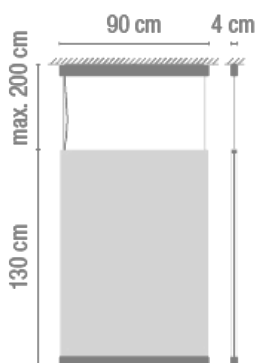

Surface

Description

Diffuser

Polycarbonate diffuser

Finish

7231-18.

7231-93.

Sketch

Electrical characteristics

6 x LED STRIP 6,3W 700mA

Total 37.8 W

Physical characteristics

1 Box / 0.18 x 0.39 x 1.01 m. / Vol. 0.0691 m³ /
Gross weight 6.9 kg. / Net weight 5.2 kg.

Installation and assembly

Please, see the installation manual

Light distribution

Indirect lighting

Lamp that emits an upward or backward beam that is reflected by the ceiling or wall.

Photometric data

Certificates