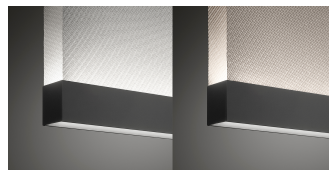

CURTAIN

Design by Arik Levy.

VIBIA
LIGHT IS CREATION

Reference

7231.

Application

Hanging lamps

Installation type

Surface

Description

Diffuser

Polycarbonate diffuser

Finish

7231-18.

7231-93.

Sketch

Electrical characteristics

6 x LED STRIP 6,3W 700mA

Total 37.8 W

Physical characteristics

1 Box / 0.18 x 0.39 x 1.01 m. / Vol. 0.0691 m³ /
Gross weight 6.9 kg. / Net weight 5.2 kg.

Installation and assembly

Please, see the installation manual

Light distribution

Indirect lighting

Lamp that emits an upward or backward beam that is reflected by the ceiling or wall.

Photometric data

Certificates