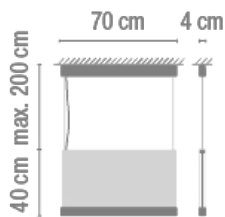

## Sketch

## Physical characteristics

1 Box / 0.18 x 0.39 x 0.81 m. / Vol. 0.0554 m<sup>3</sup> /

Gross weight 5.0 kg. / Net weight 3.5 kg.