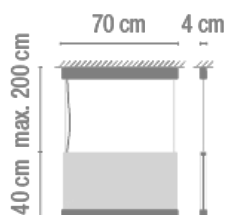

Surface

Description

Diffuser

Polycarbonate diffuser

Finish

7180-18.

7180-93.

Sketch

Physical characteristics

1 Box / 0.18 x 0.39 x 0.81 m. / Vol. 0.0554 m³ /
Gross weight 5.0 kg. / Net weight 3.5 kg.

Installation and assembly

Please, see the installation manual

Light distribution

Indirect lighting

Lamp that emits an upward or backward beam that is reflected by the ceiling or wall.

Photometric data

Certificates

Electrical characteristics

2 x LED STRIP 6,3W 700mA

AND

2 x LED STRIP 8,4W 700mA

Total 29.4 W