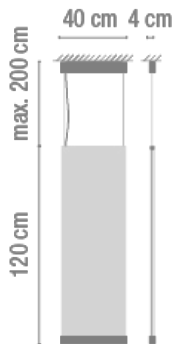

Surface

Description

Diffuser

Polycarbonate diffuser

Finish

7170-18.

7170-93.

Sketch

Electrical characteristics

2 x LED STRIP 8,4W 700mA

Total 16.8 W

Physical characteristics

1 Box / 0.18 x 0.39 x 0.51 m. / Vol. 0.0349 m³ /
Gross weight 3.5 kg. / Net weight 2.4 kg.

Installation and assembly

Please, see the installation manual

Light distribution

Indirect lighting

Lamp that emits an upward or backward beam that is reflected by the ceiling or wall.

Photometric data

Certificates