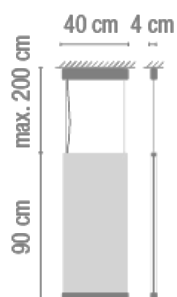

Surface

Description

Diffuser

Polycarbonate diffuser

Finish

7160-18.

7160-93.

Sketch

Physical characteristics

1 Box / 0.18 x 0.39 x 0.51 m. / Vol. 0.0349 m³ /
Gross weight 3.4 kg. / Net weight 2.3 kg.

Installation and assembly

Please, see the installation manual

Light distribution

Indirect lighting

Lamp that emits an upward or backward beam that is reflected by the ceiling or wall.

Photometric data

Certificates

Electrical characteristics

2 x LED STRIP 8,4W 700mA

Total 16.8 W