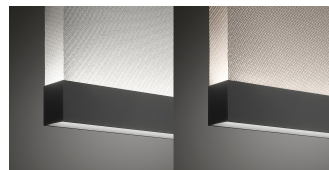

CURTAIN

Design by Arik Levy.

VIBIA
LIGHT IS CREATION

Reference

7160.

Application

Hanging lamps

Installation type

Surface

Description

Diffuser

Polycarbonate diffuser

Finish

7160-18.

7160-93.

Sketch