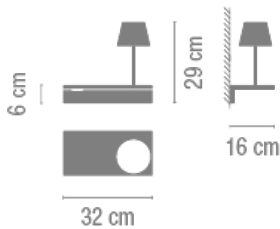

Surface

Description

Suite is a wall lamp that boasts different functions, where matter and light are integrated in a single body. Suite houses a stand as well as LED lighting. Designed by Jordi Vilardell & Meritxell Vidal. Available in two finishes: dark brown and white.

Diffuser

Polycarbonate diffuser

Finish

6046-14. Matt dark-brown lacquer
6046-93. Matt white lacquer

Sketch

Electrical characteristics

1 x LED STRIP 24V 1,63W
AND
1 x LED 4,5W 350mA

Total 6.1 W

Physical characteristics

1 Box / 0.29 x 0.38 x 0.38 m. / Vol. 0.0418 m³ /
Gross weight 2.8 kg. / Net weight 2.5 kg.

Installation and assembly

Please, see the installation manual

Light distribution

Reading

Lamp having a light beam whose main function is to supply sufficient light for reading.