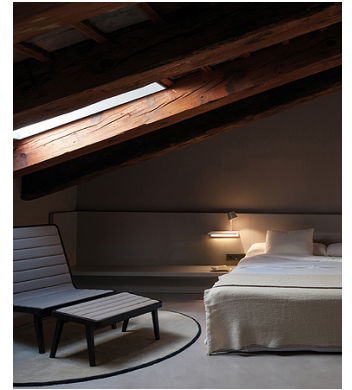

SUITE

Design by Jordi Vilardell & Meritxell Vidal.

VIBIA
LIGHT IS CREATION

Reference

6046.

Application

Wall Lamps

Installation type

Surface

Description

Suite is a wall lamp that boasts different functions, where matter and light are integrated in a single body. Suite houses a stand as well as LED lighting. Designed by Jordi Vilardell & Meritxell Vidal. Available in two finishes: dark brown and white.

Diffuser

Polycarbonate diffuser

Finish

6046-14. Matt dark-brown lacquer
6046-93. Matt white lacquer

Sketch

Electrical characteristics

1 x LED STRIP 24V 1,63W
AND
1 x LED 4,5W 350mA

Total 6.1 W

Physical characteristics

1 Box / 0.29 x 0.38 x 0.38 m. / Vol. 0.0418 m³ /
Gross weight 2.8 kg. / Net weight 2.5 kg.

Installation and assembly

Please, see the installation manual

Light distribution

Reading

Lamp having a light beam whose main function is to supply sufficient light for reading.

Photometric data

Certificates