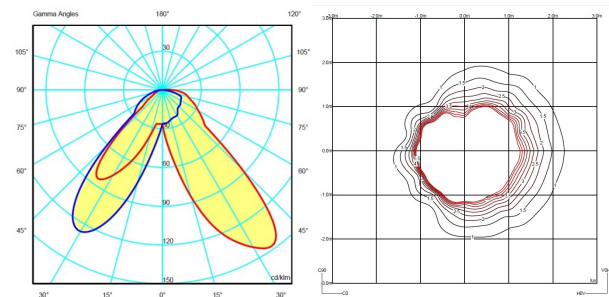

Photometric data