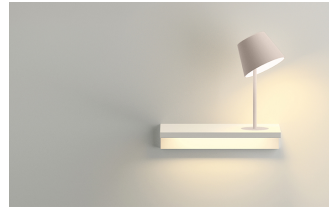

SUITE

Design by Jordi Vilardell & Meritxell Vidal.

VIBIA
LIGHT IS CREATION

Reference

6046.

Application

Wall Lamps

Installation type

Surface

Description

Suite is a wall lamp that boasts different functions, where matter and light are integrated in a single body. Suite houses a stand as well as LED lighting. Designed by Jordi Vilardell & Meritxell Vidal. Available in two finishes: dark brown and white.

Diffuser

Polycarbonate diffuser

Finish

6046-14. Matt dark-brown lacquer
6046-93. Matt white lacquer

Sketch

Electrical characteristics

1 x LED STRIP 24V 1,63W
AND
1 x LED 4,5W 350mA

Total 6.1 W

Physical characteristics

1 Box / 0.29 x 0.38 x 0.38 m. / Vol. 0.0418 m³ /
Gross weight 2.8 kg. / Net weight 2.5 kg.

Installation and assembly

Please, see the installation manual

Light distribution

Reading

Lamp having a light beam whose main function is to supply sufficient light for reading.

Photometric data

Certificates