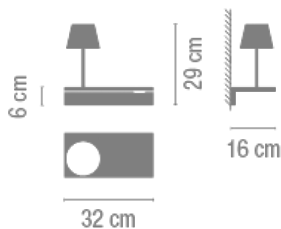

Surface

Description

Suite is a wall lamp that boasts different functions, where matter and light are integrated in a single body. Suite houses a stand as well as LED lighting. Designed by Jordi Vilardell & Meritxell Vidal. Available in two finishes: dark brown and white.

Diffuser

Polycarbonate diffuser

Finish

6045-14. Matt dark-brown lacquer
6045-93. Matt white lacquer

Sketch

Electrical characteristics

1 x LED STRIP 24V 1,63W
AND
1 x LED 4,5W 350mA

Total 6.1 W

Physical characteristics

1 Box / 0.29 x 0.38 x 0.38 m. / Vol. 0.0418 m³ /
Gross weight 2.7 kg. / Net weight 2.4 kg.

Installation and assembly

Please, see the installation manual

Light distribution

Reading

Lamp having a light beam whose main function is to supply sufficient light for reading.