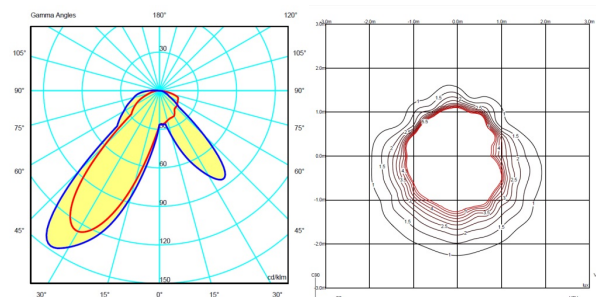

Photometric data