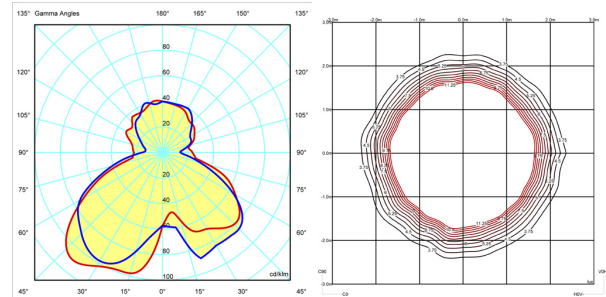

## Light distribution

## Photometric data

Efficiency : 54.30%  
Coordinate system : CG  
Total flux : 1217.00 lm  
Maximum value : 111.54 cd/klm  
Light position : C=190.00 G=40.00  
Symmetry on the planes : Asymmetric

Isolux : Isolux (Floor)  
Light position :  
X=0.00m Y=0.00m Z=0.94m