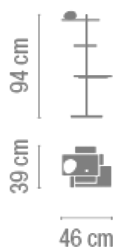

Electrical characteristics

6 x LED STRIP 24V 1,63W
AND
1 x LED 4,5W 350mA

Total 14.3 W