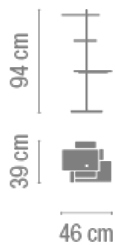

Diffuser

Polycarbonate diffuser

Finish

6010-14. Matt dark-brown lacquer
6010-93. Matt white lacquer

Sketch

Electrical characteristics

6 x LED STRIP 24V 1,63W

Total 9.8 W

Physical characteristics

1 Box / 0.61 x 0.54 x 1.10 m. / Vol. 0.3274 m³ /
Gross weight 21.9 kg. / Net weight 19.7 kg.

Installation and assembly

Please, see the installation manual

Light distribution

Indirect lighting

Lamp that emits an upward or backward beam that is reflected by the ceiling or wall.

Photometric data

Efficiency : 52.86%
Coordinate system : CG
Total flux : 791.00 lm
Maximum value : 170.48 cd/klm
Light position : C=190.00 G=40.00
Symmetry on the planes : Asymmetric