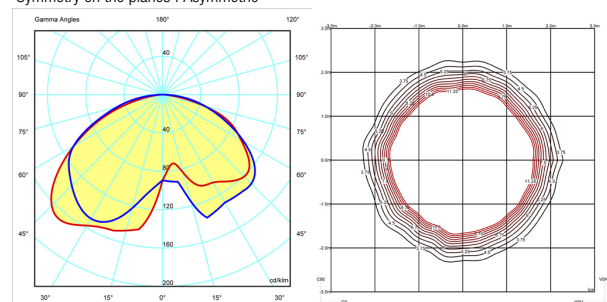

Photometric data

Efficiency : 52.86%
Coordinate system : CG
Total flux : 791.00 lm
Maximum value : 170.48 cd/klm
Light position : C=190.00 G=40.00
Symmetry on the planes : Asymmetric

Isolux : Isolux (Floor)
Light position :
X=0.00m Y=0.00m Z=0.94m