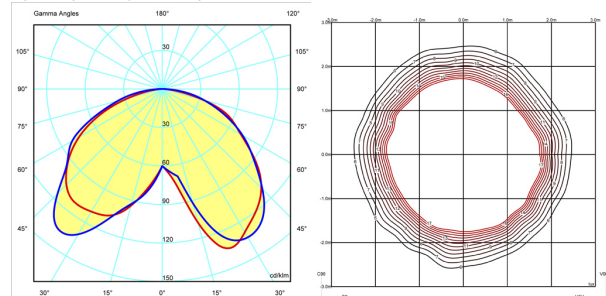

## Light distribution

### Reading

Lamp having a light beam whose main function is to supply sufficient light for reading.

## Photometric data

Efficiency : 42.55%  
Coordinate system : CG  
Total flux : 1480.72 lm  
Maximum value : 152.64 cd/klm  
Light position : C=320.00 G=30.00  
Symmetry on the planes : Asymmetric

Isolux : Isolux (Floor)  
Light position :  
X=0.00m Y=0.00m Z=1.30m