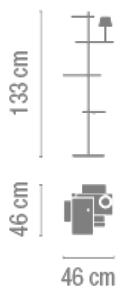

Electrical characteristics

8 x LED STRIP 24V 1,63W
AND
1 x LED 4,5W 350mA

Total 17.5 W