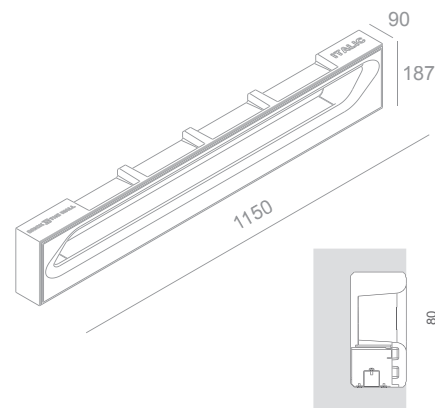

TECHNICAL DATA SHEET