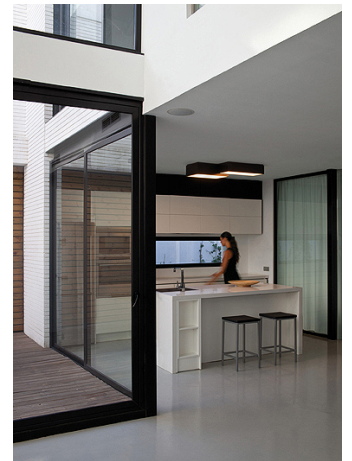

LINK

Design by Ramón Esteve.

VIBIA
LIGHT IS CREATION

Reference

5380.

Application

Ceiling Lamps

Installation type

Surface

Description

Geometry as decor... The Link is a series of preconfigured geometric patterns that can be arranged across the canvas of a ceiling. These configurations have shallow profiles making them ideal for residential and hospitality settings or anywhere with low ceilings. The combinations of different rectangular shapes create surface fixtures of different sizes, with up to five combined cubist forms.

Diffuser

Methacrylate diffuser

Finish

5380-03.

Shiny white
lacquer

5380-18.

Shiny graphite
lacquer

Sketch

Electrical characteristics

4 x 2G11 230V 24W

AND

4 x 2G11 230V 18W

Total 168.0 W

Physical characteristics

1 Box / 0.27 x 0.76 x 0.76 m. / Vol. 0.1559 m³ /
Gross weight 13.0 kg. / Net weight 11.7 kg.

Installation and assembly

Please, see the installation manual

Light distribution

General lighting

Lamp for general lighting that equally distributes the light in all directions.

Photometric data

Efficiency : 20.84%

Coordinate system : CG

Total flux : 12000.00 lm

Maximum value : 67.34 cd/klm

Light position : C=0.00 G=0.00

Symmetry on the planes : Double symmetrical

Isolux : Floor

Light position :

X=0.00m Y=0.00m Z=3.00m

Certificates