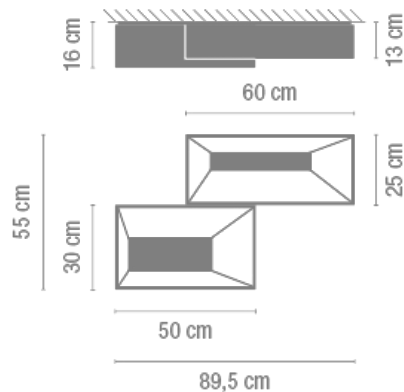

Surface

Description

Geometry as decor... The Link is a series of preconfigured geometric patterns that can be arranged across the canvas of a ceiling. These configurations have shallow profiles making them ideal for residential and hospitality settings or anywhere with low ceilings. The combinations of different rectangular shapes create surface fixtures of different sizes, with up to five combined cubist forms.

Electrical characteristics

4 x 2G11 230V 24W

AND

4 x 2G11 230V 18W

Total 168.0 W

Physical characteristics

1 Box / 0.27 x 0.76 x 0.76 m. / Vol. 0.1559 m³ /
Gross weight 13.0 kg. / Net weight 11.7 kg.

Installation and assembly

Total flux : 12000.00 lm

Maximum value : 67.34 cd/klm

Light position : C=0.00 G=0.00

Symmetry on the planes : Double symmetrical

Isolux : Floor

Light position :

X=0.00m Y=0.00m Z=3.00m

Certificates