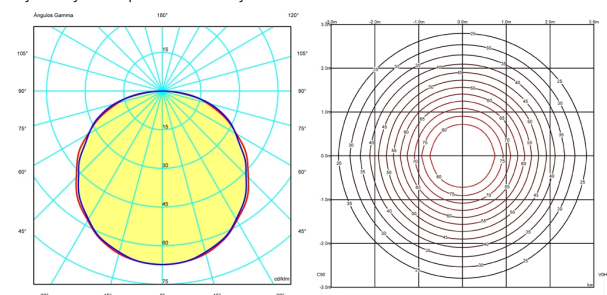

Please, see the installation manual

Light distribution

General lighting

Lamp for general lighting that equally distributes the light in all directions.

Photometric data

Efficiency : 20.84%

Coordinate system : CG

Total flux : 12000.00 lm

Maximum value : 67.34 cd/klm

Light position : C=0.00 G=0.00

Symmetry on the planes : Double symmetrical

Isolux : Floor

Light position :

X=0.00m Y=0.00m Z=3.00m

Certificates