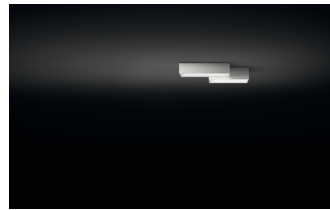

LINK

Design by Ramón Esteve.

VIBIA
LIGHT IS CREATION

Reference

5380.

Application

Ceiling Lamps

Installation type

Surface

Description

Geometry as decor... The Link is a series of preconfigured geometric patterns that can be arranged across the canvas of a ceiling. These configurations have shallow profiles making them ideal for residential and hospitality settings or anywhere with low ceilings. The combinations of different rectangular shapes create surface fixtures of different sizes, with up to five combined cubist forms.

Diffuser

Methacrylate diffuser

Finish

5380-03.

Shiny white
lacquer

5380-18.

Shiny graphite
lacquer

Sketch

Electrical characteristics

4 x 2G11 230V 24W

AND

4 x 2G11 230V 18W

Total 168.0 W

Physical characteristics

1 Box / 0.27 x 0.76 x 0.76 m. / Vol. 0.1559 m³ /
Gross weight 13.0 kg. / Net weight 11.7 kg.

Installation and assembly

Please, see the installation manual

Light distribution

General lighting

Lamp for general lighting that equally distributes the light in all directions.

Photometric data

Efficiency : 20.84%

Coordinate system : CG

Total flux : 12000.00 lm

Maximum value : 67.34 cd/klm

Light position : C=0.00 G=0.00

Symmetry on the planes : Double symmetrical

Isolux : Floor

Light position :

X=0.00m Y=0.00m Z=3.00m

Certificates