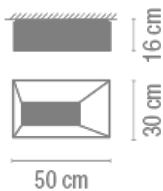

Electrical characteristics

2 x 2G11 230V 24W

AND

2 x 2G11 230V 18W

Total 84.0 W