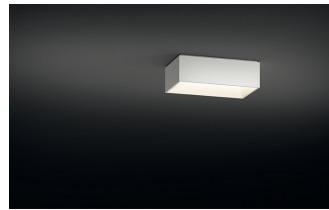

LINK

Design by Ramón Esteve.

VIBIA
LIGHT IS CREATION

Reference

5376.

Application

Ceiling Lamps

Installation type

Surface

Description

Geometry as decor... The Link is a series of preconfigured geometric patterns that can be arranged across the canvas of a ceiling. These configurations have shallow profiles making them ideal for residential and hospitality settings or anywhere with low ceilings. The combinations of different rectangular shapes create surface fixtures of different sizes, with up to five combined cubist forms.

Diffuser

Methacrylate diffuser

Finish

5376-03.
Shiny white
lacquer

5376-18.
Shiny graphite
lacquer

Sketch

Electrical characteristics

2 x 2G11 230V 24W

AND

2 x 2G11 230V 18W

Total 84.0 W

Physical characteristics

1 Box / 0.27 x 0.60 x 0.60 m. / Vol. 0.0972 m³ /
Gross weight 6.6 kg. / Net weight 5.9 kg.

Installation and assembly

Please, see the installation manual

Light distribution

General lighting

Lamp for general lighting that equally distributes the light in all directions.

Photometric data

Efficiency : 19.62%

Coordinate system : CG

Total flux : 6000.00 lm

Maximum value : 62.28 cd/klm

Light position : C=0.00 G=0.00

Isolux : Floor

Light position :

X=0.00m Y=0.00m Z=3.00m

Symmetry on the planes : Double symmetrical

Certificates