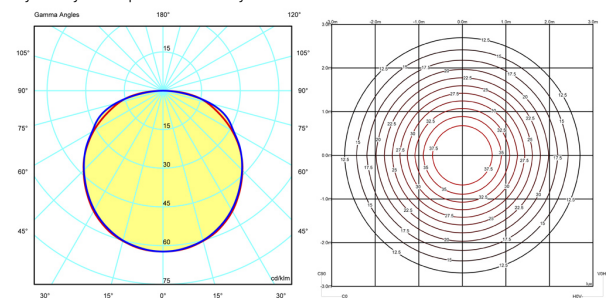

Light distribution

General lighting

Lamp for general lighting that equally distributes the light in all directions.

Photometric data

Efficiency : 19.62%

Coordinate system : CG

Total flux : 6000.00 lm

Maximum value : 62.28 cd/klm

Light position : C=0.00 G=0.00

Isolux : Floor

Light position :

X=0.00m Y=0.00m Z=3.00m

Symmetry on the planes : Double symmetrical

Certificates