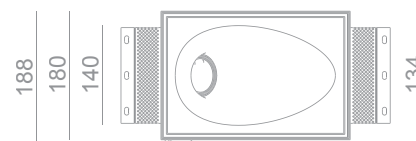

MASK 50 LED 500LM CRI 97 FIX IP54

REF N° 241 72 941 BATHROOM phase DIM 2700K
REF N° 241 72 841 BATHROOM phase DIM 3000K
REF N° 241 72 945 OUTDOOR phase DIM 2700K
REF N° 241 72 845 OUTDOOR phase DIM 3000K

Xicato LED - 8,5 W - 500lm @ 70°C
☐ - 230V/50Hz - inclusive LED driver
36° - ▽ - (0.5m) - ⚡ CE - 850°C - 2 SDCM
Outdoor: Waterproof Calcyt+®
h=105 - (184x269 mm)

Included: installation system for gypsum ceiling 9 - 12 - 15 mm

OPTIONAL INSTALLATION KIT

REF N° 241 99 025 installation system for gypsum ceiling 25 mm
REF N° 241 99 030 installation system for gypsum ceiling 30 mm
REF N° 200 50 000 clip on lampholder ring, without diffuser
REF N° 200 50 001 clip on lampholder ring - with frosted diffuser
REF N° 841 00 000 Concrete box Mask 50 - Galvanized steel

MASK 50 HAL

REF N° 241 10 050 Adj. ⚡ IP20
REF N° 241 10 051 Fix. IP54 BATHROOM
REF N° 241 10 055 Fix. IP54 OUTDOOR

⚡ QR-CBC 51 - 50W - Gx5.3 - 12V - ⚡ CE
excl lamp and transfo - ▽ - (0.5m) - 850°C
Outdoor: Waterproof Calcyt+®
⚡ - h=93 - (184x269 mm)

MASK 50 ES

REF N° 241 11 050 Adj. ⚡ IP20
REF N° 241 11 051 Fix. IP54 BATHROOM
REF N° 241 11 055 Fix. IP54 OUTDOOR

⚡ QPAR 16 - 50W - GZ10/GU10 - ⚡ CE
230V/50Hz - excl. lamp - ▽ - (0.5m) - 850°C
Outdoor: Waterproof Calcyt+®
⚡ - h=93 - (184x269 mm)