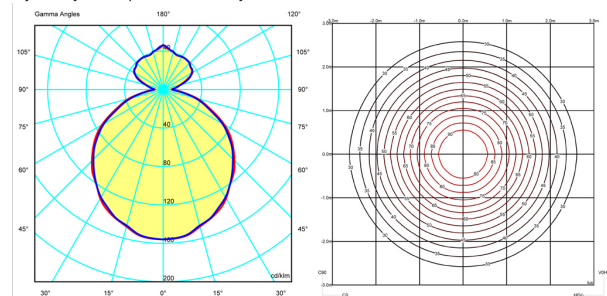

Light distribution

General lighting

Lamp for general lighting that equally distributes the light in all directions.

Photometric data

Efficiency : 64.15%

Coordinate system : CG

Total flux : 5600.00 lm

Maximum value : 155.91 cd/klm

Light position : C=0.00 G=0.00

Symmetry on the planes : Double symmetrical

Isolux : Floor

Light position :

X=0.00m Y=0.00m Z=3.00m

Certificates