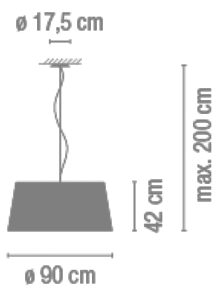

Methacrylate diffuser

Finish

4930-58.
Off-white matt
lacquer

Sketch

Electrical characteristics

4 x MASTER LEDBULB E27 230V 13W

Total 52.0 W

OR

4 x COMPACT FLUORESCENT E27 230V 23W

Total 92.0 W

Physical characteristics

1 Box / 0.60 x 1.01 x 1.01 m. / Vol. 0.6120 m³ /
Gross weight 12.0 kg. / Net weight 10.8 kg.

Installation and assembly

Please, see the installation manual

Light distribution

General lighting

Lamp for general lighting that equally distributes the light in all directions.

Photometric data

Efficiency : 64.15%

Coordinate system : CG

Total flux : 5600.00 lm

Maximum value : 155.91 cd/klm

Light position : C=0.00 G=0.00

Symmetry on the planes : Double symmetrical

Isolux : Floor

Light position :

X=0.00m Y=0.00m Z=3.00m

Certificates