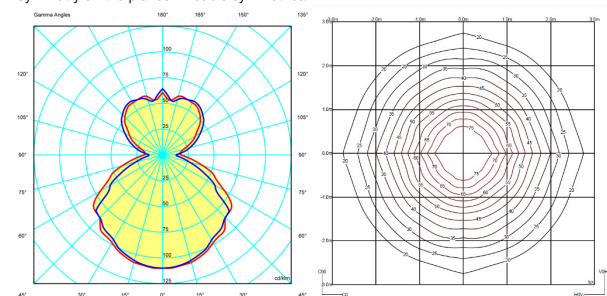

Light distribution

General lighting

Lamp for general lighting that equally distributes the light in all directions.

Photometric data

Efficiency : 61.62%

Coordinate system : CG

Total flux : 4800.00 lm

Maximum value : 110.08 cd/klm

Light position : C=00 G=5.00

Symmetry on the planes : Double symmetrical

Isolux : Floor

Light position :

X=0.00m Y=0.00m Z=3.00m

Certificates