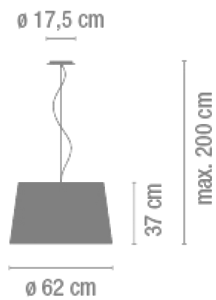

Methacrylate diffuser

Finish

4925-58.
Off-white matt
lacquer

Sketch

Electrical characteristics

4 x MASTER LEDBULB E27 230V 13W

Total 52.0 W

OR

4 x COMPACT FLUORESCENT E27 230V 20W

Total 80.0 W

Physical characteristics

1 Box / 0.68 x 0.68 x 0.39 m. / Vol. 0.2592 m³ /
Gross weight 7.0 kg. / Net weight 6.3 kg.

Installation and assembly

Please, see the installation manual

Light distribution

General lighting

Lamp for general lighting that equally distributes the light in all directions.

Photometric data

Efficiency : 61.62%

Coordinate system : CG

Total flux : 4800.00 lm

Maximum value : 110.08 cd/klm

Light position : C=00 G=5.00

Symmetry on the planes : Double symmetrical

Isolux : Floor

Light position :

X=0.00m Y=0.00m Z=3.00m

Certificates