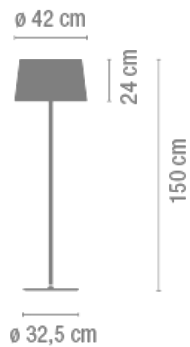

## Sketch

## Physical characteristics

2 Box / 0.38 x 1.71 x 0.36 m. / Vol. 0.3054 m<sup>3</sup> /

Gross weight 11.6 kg. / Net weight 10.4 kg.