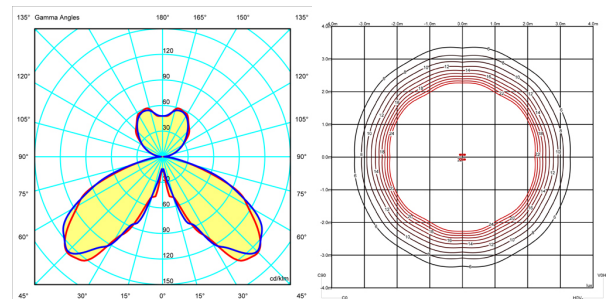

Please, see the installation manual

Light distribution

General lighting

Lamp for general lighting that equally distributes the light in all directions.

Photometric data

Certificates