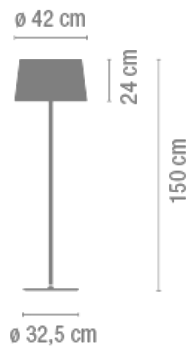

Diffuser

Methacrylate diffuser

Finish

4905-58.
Off-white matt
lacquer

Sketch

Electrical characteristics

3 x MASTER LEDBULB E27 230V 13W

Total 39.0 W

OR

3 x COMPACT FLUORESCENT E27 230V 16W (PHILIPS
SOFTONE-DOBLE ENVELOPE)

Total 48.0 W

Physical characteristics

2 Box / 0.38 x 1.71 x 0.36 m. / Vol. 0.3054 m³ /
Gross weight 11.4 kg. / Net weight 10.3 kg.

Installation and assembly