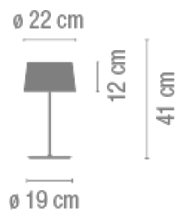

Diffuser

Methacrylate diffuser

Finish

4895-58.
Off-white matt
lacquer

Sketch

Electrical characteristics

3 x LED G9 230V 3W 2800K MEGAMAN

Total 9.0 W

Physical characteristics

2 Box / 0.49 x 0.20 x 0.22 m. / Vol. 0.0386 m³ /
Gross weight 2.6 kg. / Net weight 2.3 kg.

Installation and assembly

Please, see the installation manual

Light distribution

General lighting - opaque shade