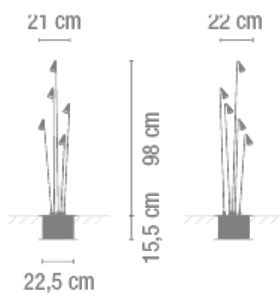

## Sketch

## Physical characteristics

1 Box / 0.36 x 0.40 x 1.10 m. / Vol. 0.1601 m<sup>3</sup> /  
Gross weight 7.5 kg. / Net weight 6.8 kg.

## Photometric data

Efficiency : 100.00%

Coordinate system : C-G

Total flux : 344.72 lm

Maximum value : 988.49 cd/klm

Light position : C=270.00 G=20.00

Symmetry on the planes : Asymmetric

Isolux : Isolux (suelo)

Light position :

X=0.00m Y=0.00m Z=3.00m