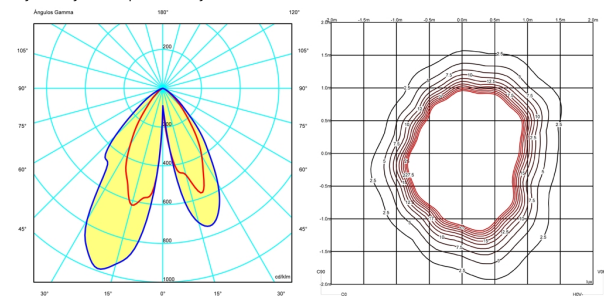

## Light distribution

## Photometric data

Efficiency : 100.00%

Coordinate system : C-G

Total flux : 344.72 lm

Maximum value : 988.49 cd/klm

Light position : C=270.00 G=20.00

Symmetry on the planes : Asymmetric

Isolux : Isolux (suelo)

Light position :

X=0.00m Y=0.00m Z=3.00m