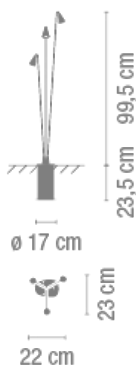

Diffuser

Polycarbonate diffuser

Finish

4635-07.

Lacado khaki
mate

4635-54.
Matt oxide
lacquer

Sketch

Electrical characteristics

3 x LED2,1W 700mA

Total 6.9 W

Physical characteristics

1 Box / 0.17 x 0.18 x 1.22 m. / Vol. 0.0373 m³ /
Gross weight 5.5 kg. / Net weight 3.8 kg.

Installation and assembly

Please, see the installation manual

Light distribution

Ground lighting

Reduced-height outdoor lamp to shade light on the ground.

Photometric data

Efficiency : 100.00%

Coordinate system : C-G

Total flux : 231.73 lm

Maximum value : 1710.04 cd/klm

Light position : C=30.00 G=15.00

Symmetry on the planes : Asymmetric

Isolux : Isolux (suelo)

Light position :

X=0.00m Y=0.00m Z=3.00m

Certificates