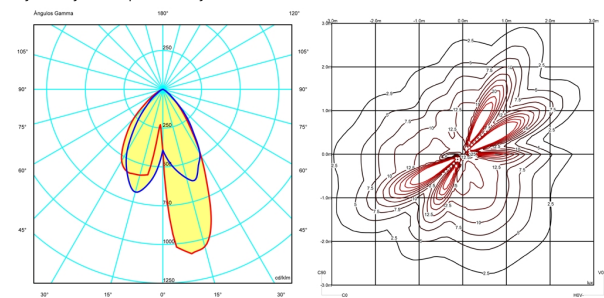

Light distribution

Ground lighting

Reduced-height outdoor lamp to shade light on the ground.

Photometric data

Efficiency : 100.00%

Coordinate system : C-G

Total flux : 231.73 lm

Maximum value : 1710.04 cd/klm

Light position : C=30.00 G=15.00

Symmetry on the planes : Asymmetric

Isolux : Isolux (suelo)

Light position :

X=0.00m Y=0.00m Z=3.00m

Certificates