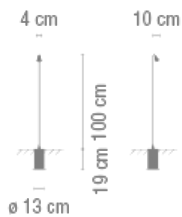

BRISA

Design by Lievore Altherr Molina.

VIBIA
LIGHT IS CREATION

Reference

4630.

Application

Outdoor lamps

Description

BRISA is a fitted outdoor lamp that is revolving and adjustable. It is ideal for illuminating garden spaces and paths. Designed by Liévore, Altherr, Molina, it is available in two colours: khaki lacquer or matt oxide.

Diffuser

Polycarbonate diffuser

Finish

4630-07.

Lacado khaki
mate

4630-54.
Matt oxide
lacquer

Sketch

Electrical characteristics

1 x LED2,1W 700mA

Total 2.3 W