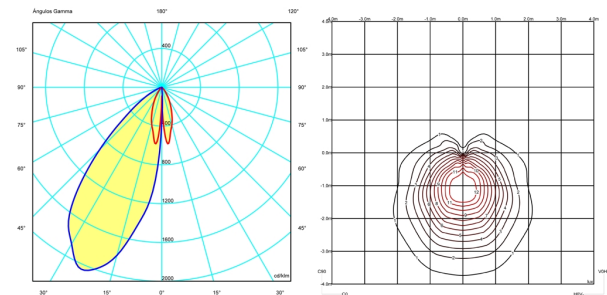

Light distribution

Ground lighting

Reduced-height outdoor lamp to shade light on the ground.

Photometric data

Efficiency : 100.00%

Coordinate system : C-G

Total flux : 75.74 lm

Maximum value : 2043.09 cd/klm

Light position : C=270.00 G=25.00

Symmetry on the planes : Symmetrical planes
270-90

Isolux : Isolux (suelo)

Light position :

X=0.00m Y=0.00m Z=3.00m

Certificates