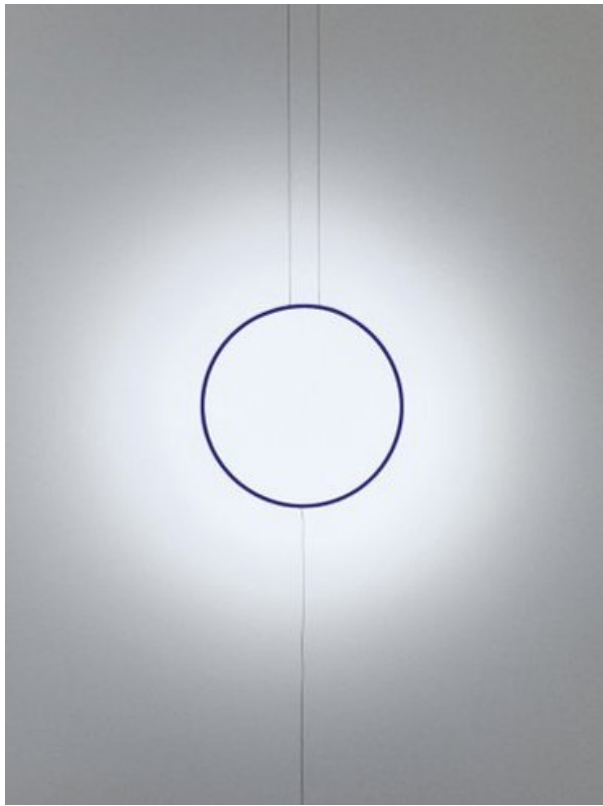

Catellani & Smith®

collection: Sorry Giotto

Sorry Giotto 6

Eco-Logic Light

pendant lamp with external connection

materials and colours

made of blue hand painted copper ring. blue hand-painted copper ring, blue wires, black iron anvil.

light source

LED: interchangeable 6x1W [2700 °K - warm white] rated output 6W 350 mA

energy class from A++ to A

[included class A+].

power supply

driver: 220-240V with black plug driver with EU plug and nickel plated dimmer P.

dimensions

ring Ø 60 cm, adjustable hanging wires 300 cm, supply cable 250 cm - recommended distance from wall 40 cm ca.

order code

ESG602 / blue