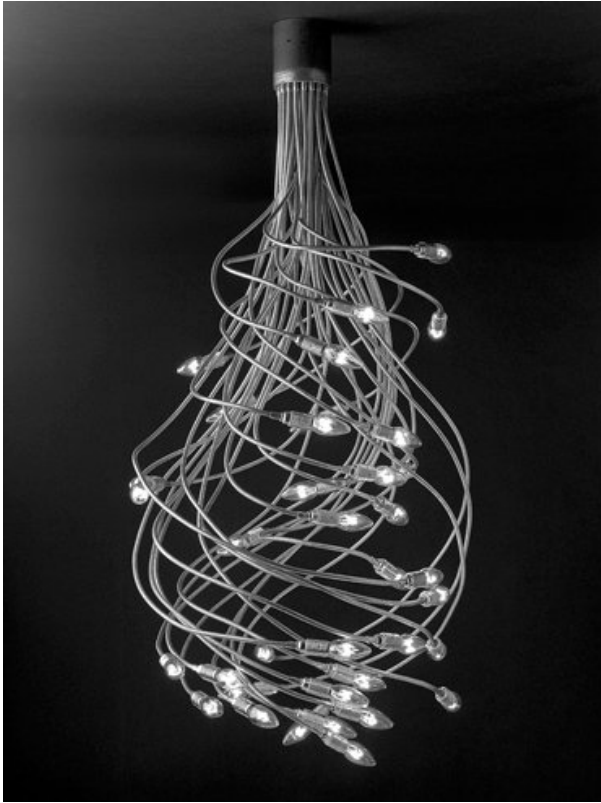

### TurciÃ¹ 36

pendant lamp

materials and colours

made with 36 branches mouldable in different shapes version  
aluminium, natural brass, nickel, matt satin nickel, nickel satin base.

light source

bulb: halogen 230V E14

[ max 36x28W - included 36x20W ]

energy class from A++ to E

[ included class D ]

LED: bulb available on request.

power supply

220-240V dimmable Triac / IGBT.

dimensions

base Ø 11x12 cm,

7 flex Ø 0,85 cm length 75 cm,

10 flex Ø 0,85 cm length 100 cm,

9 flex Ø 0,85 cm length 125 cm,

10 flex Ø 0,85 cm length 150 cm,

weight 20 kg.

order code

TRS36O / brass

TRS36A / aluminium

TRS36C / nickel

TRS36S / satin

LC / LED bulb