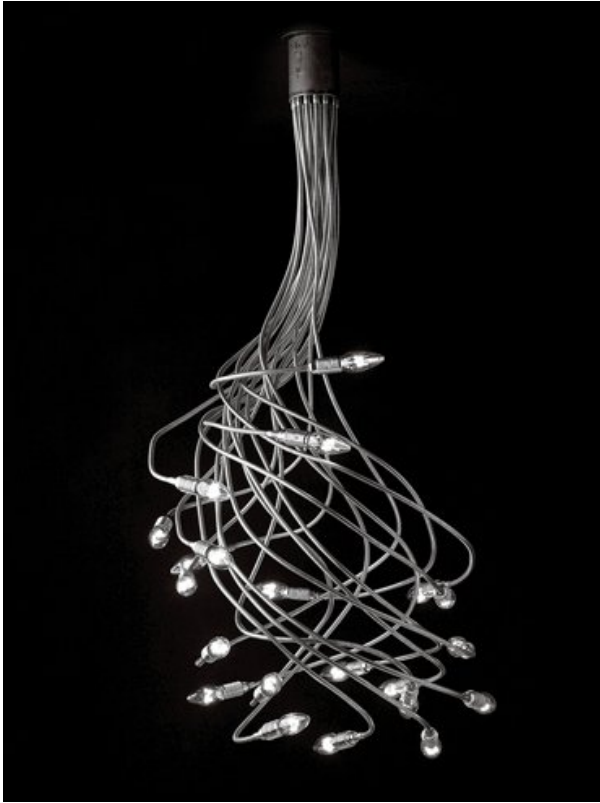

Catellani & Smith®

collection: TurciÃ¹

TurciÃ¹ 21

pendant lamp

materials and colours

made with 21 branches mouldable in different shapes version
aluminium, natural brass, nickel, matt satin nickel, nickel satin base.

light source

bulb: halogen 230V E14

[max 21x28W - included 21x21W]

energy class from A++ to E

[included class D]

LED: bulb available on request.

power supply

220-240V dimmable Triac / IGBT.

dimensions

base Ø 9x11 cm, H 90/160 variable,

5 flex Ø 0,85 cm length 100 cm,

16 flex Ø 0,85 cm length 150 cm,

weight 9 kg.

order code

TRS21O / brass

TRS21A / aluminium

TRS21C / nickel

TRS21S / satin

LC / LED bulb