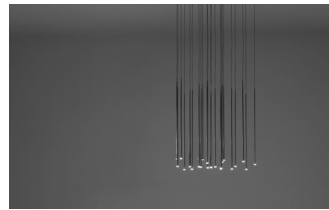

SLIM

Design by Jordi Vilardell.

VIBIA
LIGHT IS CREATION

Reference

0940.

Application

Floor Lamps

Installation type

Surface

Description

Hanging lamp in 22 units giving a soft light ideal for high ceilings. Designed by Jordi Vilardell. With patterned glass diffuser and finished in white lacquered fibre or black carbon fibre. LED light source.

Diffuser

Pressed-glass diffuser

Finish

0940-03.

White lacquer
fiber

0940-04.

Black carbon
fiber

Sketch

Electrical characteristics

22 x LED 1W 350mA

Total 22.0 W

Physical characteristics

1 Box / 0.10 x 1.16 x 1.16 m. / Vol. 0.1334 m³ /
Gross weight 21.5 kg. / Net weight 19.4 kg.

Installation and assembly

Please, see the installation manual

Light distribution

General lighting - opaque shade

Lamp for general lighting with an opaque shade and distributing light upwards and/or downwards mainly.

Photometric data

Certificates