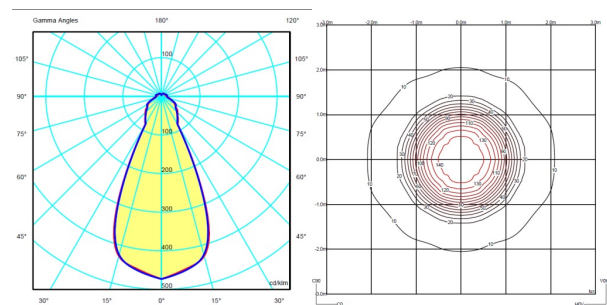

Electrical characteristics

22 x LED 1W 350mA

Total 22.0 W

Physical characteristics

1 Box / 0.10 x 1.16 x 1.16 m. / Vol. 0.1334 m³ /
Gross weight 21.5 kg. / Net weight 19.4 kg.

Installation and assembly

Please, see the installation manual

Light distribution

General lighting - opaque shade

Lamp for general lighting with an opaque shade and distributing light upwards and/or downwards mainly.

Photometric data

Certificates