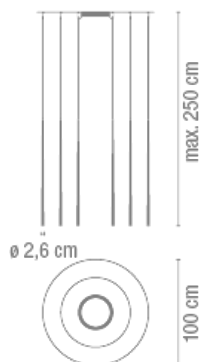

Electrical characteristics

22 x LED 1W 350mA

Total 22.0 W

Physical characteristics

1 Box / 0.10 x 1.16 x 1.16 m. / Vol. 0.1334 m³ /
Gross weight 21.5 kg. / Net weight 19.4 kg.

Installation and assembly

Please, see the installation manual