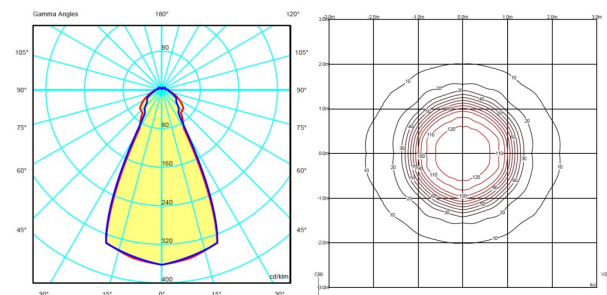

Photometric data