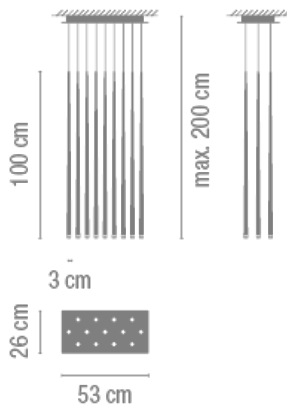

Diffuser

Pressed-glass diffuser

Finish

0937-03. White lacquer fiber
0937-04. Black carbon fiber

Sketch

Electrical characteristics

13 x LED2,1W 700mA

Total 29.9 W

Physical characteristics

1 Box / 0.22 x 0.48 x 1.20 m. / Vol. 0.1267 m³ /
Gross weight 12.2 kg. / Net weight 11.0 kg.

Installation and assembly

Please, see the installation manual

Light distribution

General lighting - opaque shade