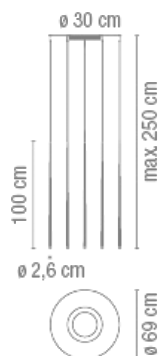

SLIM

Design by Jordi Vilardell.

VIBIA
LIGHT IS CREATION

Reference

0935.

Application

Floor Lamps

Installation type

Surface

Description

Hanging lamp in ten units giving a soft light ideal for high ceilings. Designed by Jordi Vilardell. With patterned glass diffuser and finished in white lacquered fibre or black carbon fibre. LED light source.

Diffuser

Pressed-glass diffuser

Finish

0935-03. White lacquer fiber
0935-04. Black carbon fiber

Sketch

Electrical characteristics

10 x LED 1W 350mA

Total 10.0 W