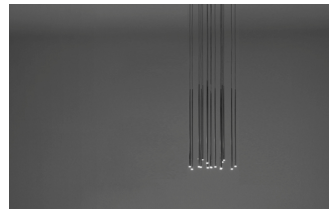

SLIM

Design by Jordi Vilardell.

VIBIA
LIGHT IS CREATION

Reference

0935.

Application

Floor Lamps

Installation type

Surface

Description

Hanging lamp in ten units giving a soft light ideal for high ceilings. Designed by Jordi Vilardell. With patterned glass diffuser and finished in white lacquered fibre or black carbon fibre. LED light source.

Diffuser

Pressed-glass diffuser

Finish

0935-03. White lacquer fiber
0935-04. Black carbon fiber

Sketch

Electrical characteristics

10 x LED 1W 350mA

Total 10.0 W

Physical characteristics

1 Box / 0.10 x 1.16 x 1.16 m. / Vol. 0.1334 m³ /
Gross weight 14.4 kg. / Net weight 13.0 kg.

Installation and assembly

Please, see the installation manual

Light distribution

General lighting - opaque shade

Lamp for general lighting with an opaque shade and distributing light upwards and/or downwards mainly.

Photometric data

Certificates