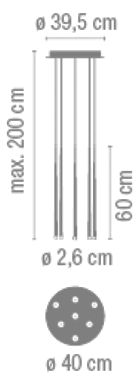

## Finish

**0914-03.**

White lacquer  
fiber

**0914-04.**

Black carbon  
fiber

## Sketch

## Physical characteristics

1 Box / 0.27 x 0.76 x 0.76 m. / Vol. 0.1559 m<sup>3</sup> /  
Gross weight 9.1 kg. / Net weight 8.2 kg.