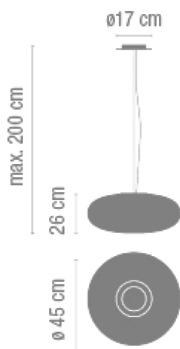

VOL

Designed by **Lievore Altherr Molina**.

Reference

0220.

Application

Hanging Lamps

Description

VOL is a decorative hanging lamp that projects a warm light. Designed by Lievore, Altherr, Molina, it is available in one colour: matt white lacquer.

Finish

0220-03.
Matt white
lacquer

Sketch

Physical characteristics

1 Box / 0,43 x 0,67 x 0,70 m. / Vol. 0,2017 m³/
Gross weight 8,0 kg. / Net weight 6,5 kg.

Installation and assembly

Follow instructions of the installation guide