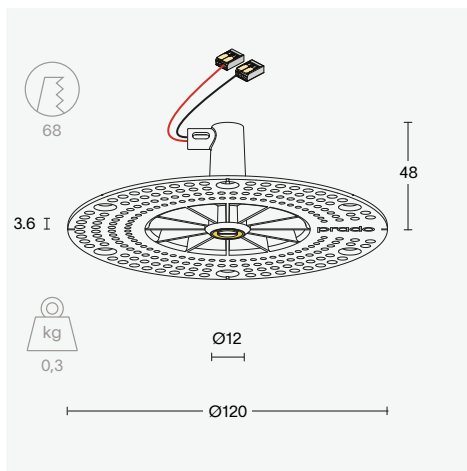

plaster ring jack

tech specs

kit size Ø 120 h 48

cut-out size Ø 68 h 50

location ceiling indoor - non-sloped only

weight 0.2 kg

IP 20

order number

8000 - 0006

plaster ring jack