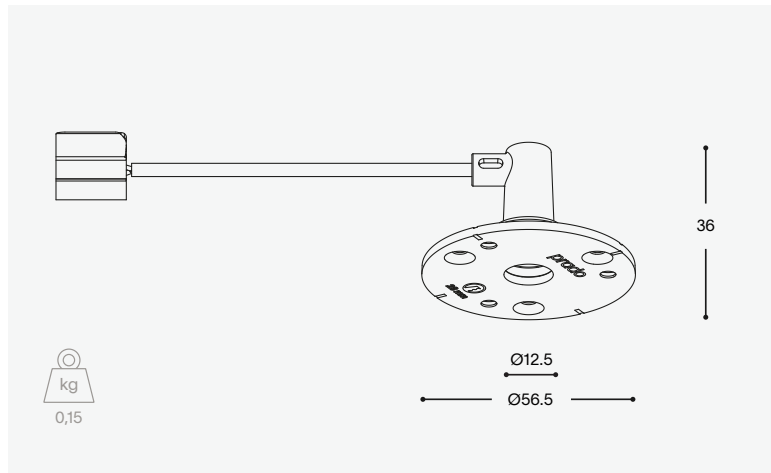

clt ring jack

tech specs

kit size Ø 56.5 h 36

cut-out size consult installation manual

location ceiling indoor

application CLT / cold stretch ceiling

weight 0.15 kg

order number

8000 - 0016

clt ring jack