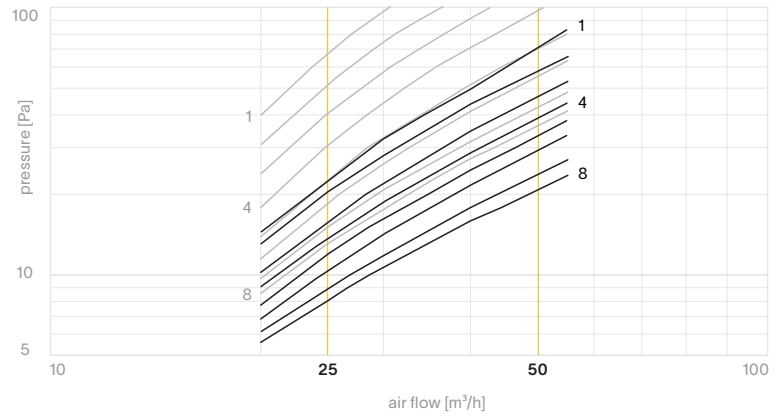

air supply*

— with 25m³/h ring

— without 25m³/h ring

*downward airflow not suited for installation in or above comfort zones

accessoires

drivers

8000 - 0021	DALI dimmable driver 38W
8000 - 0022	1-10V dimmable driver 36W
8000 - 0023	non-dimmable driver 42W
8000 - 0026	DALI dimmable driver 60W
8000 - 0027	DALI deep dim driver 20W