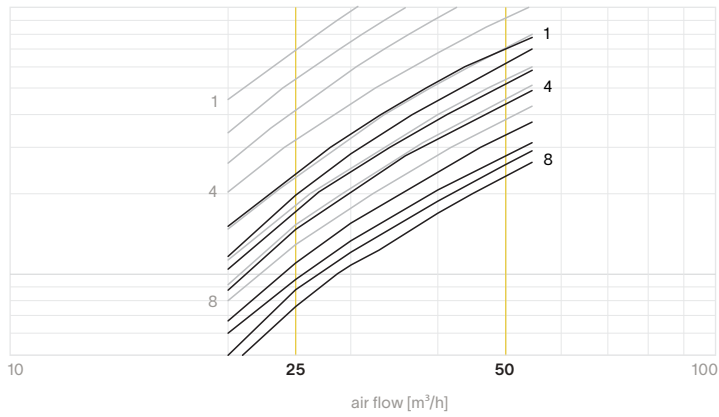

light + ventilation trim SE

ventilation - capacity graphs

air extraction