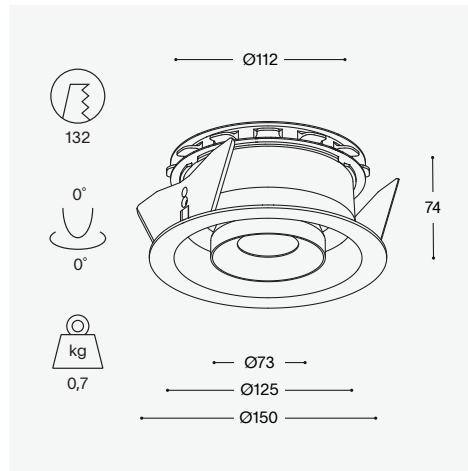

light + ventilation trim SE

light specs

lamp	LED
optic	lens
driver	excluded
IP	65
CRI	90+
class	III

ventilation specs

type	air extraction
air flow	max. 50m³/h
pressure	7 - 75 Pa
noise level	< 25 dB(A)
adjustment	32 steps
lock mechanism	integrated

luminaire output

	2700K		3000K	
	25°	40°	25°	40°
350mA (5.7W)	625 lm	625 lm	675 lm	675 lm
500mA (8.5W)	825 lm	825 lm	875 lm	875 lm

order number

	2700K		3000K	
	25°	40°	25°	40°
black	8000-1377	8000-2816	8000-1378	8000-2817
white	8000-2148	8000-2818	8000-2149	8000-2819