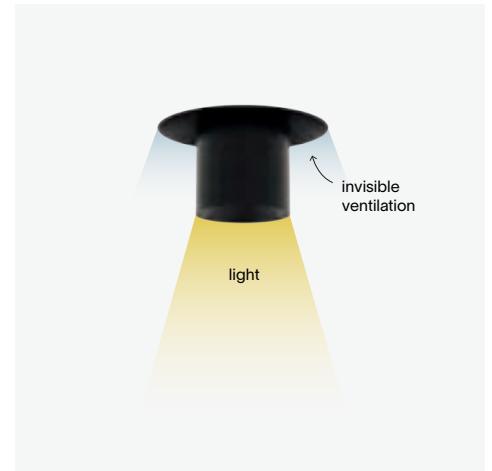

light + ventilation trim long

light specs

lamp	LED
reflector	glass lens
driver	excluded
IP	65
CRI	90+ / 97
class	III

ventilation specs

type	air extraction
air flow	max. 50m ³ /h
pressure	7 - 75 Pa
noise level	< 25 dB(A)
adjustment	32 steps
lock mechanism	integrated

luminaire output

	2700K				3000K			
	15°	25°	40°	60°	15°	25°	40°	60°
350mA (5.7W)	290 lm	420 lm	585 lm	585 lm	325 lm	460 lm	645 lm	645 lm
500mA (8.5W)	450 lm	555 lm	730 lm	730 lm	495 lm	610 lm	805 lm	805 lm
700mA (12.8W)	505 lm	720 lm	955 lm	955 lm	560 lm	795 lm	1055 lm	1055 lm